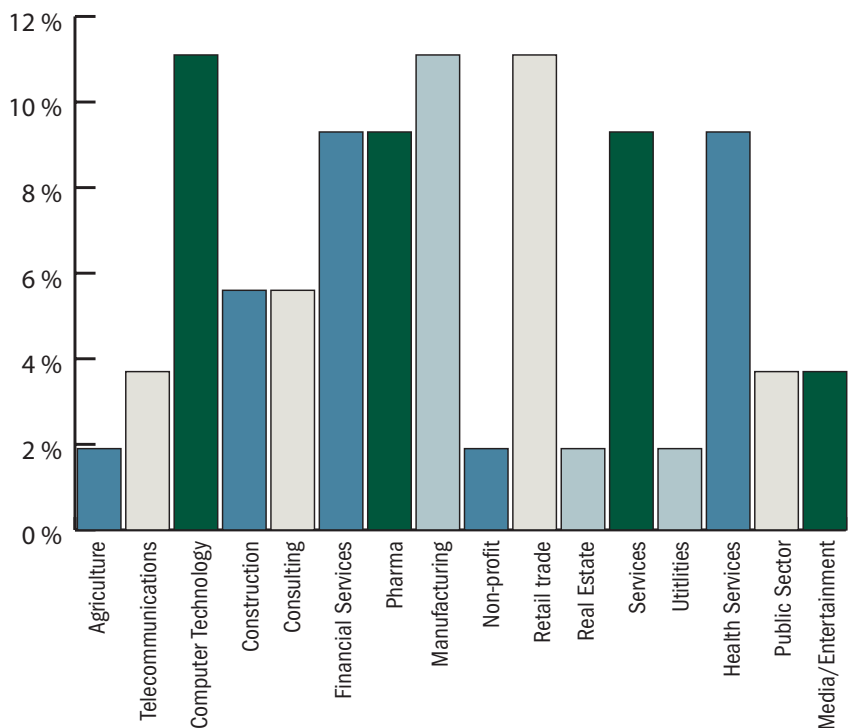

Industries

Provocative
Dynamic
Exhilarating