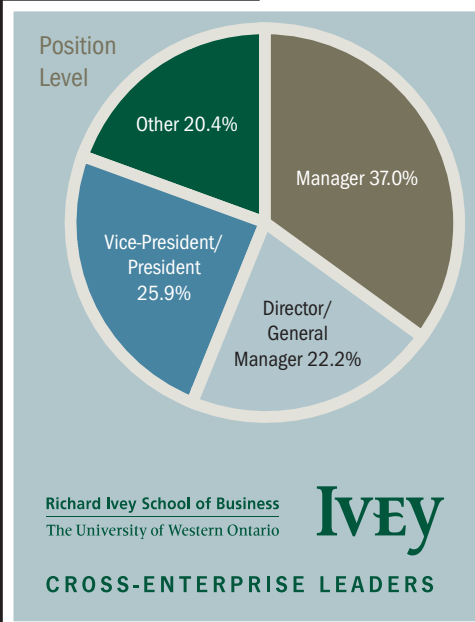

# Class Demographics

## General Demographics

Average Age.....	39
Average Work Experience .....	15 years
Male (percentage) .....	75%
Female (percentage).....	25%
Educated Internationally .....	22%